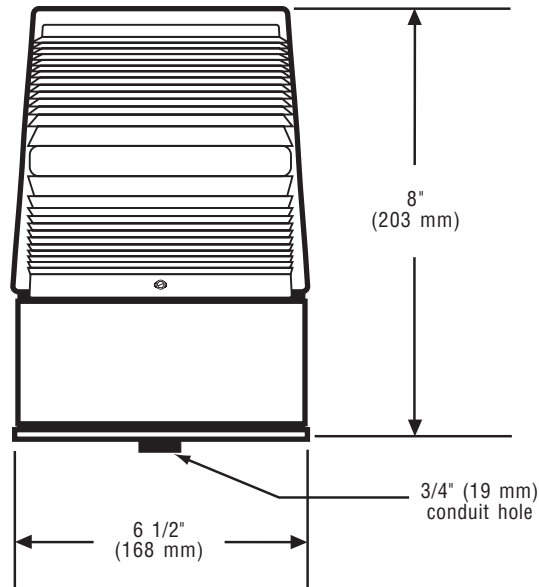

AdaptaBeacon® Heavy Duty Strobe Light

*Double Flash
NEMA Type 4X*

57EDF Series

FEATURES

- > 2.3 million peak candela strobe
- > Weatherproof
- > Protective, easily cleaned clear polycarbonate outer dome
- > Immune to shock and vibration

AGENCY APPROVALS

- > AC models UL 1638 Listed
- > UL Listed NEMA Type 4X enclosure
- > cUL Listed

The 57E Series AdaptaBeacon strobes are heavy-duty, double flash strobe lights designed for use in general signaling applications. The shatter resistant polycarbonate lens has been designed with a reflective double optics system that creates a unique rectangular column of light. This enhances light output by increasing the lens fill rate while minimizing the intense light burst normally characteristic of high intensity strobes.

The unit features a corrosion resistant, heat flowed epoxy finish base. Lenses are available in five colors: red, amber, blue, green and clear.

Designed for indoor or outdoor installation on 3/4" (19 mm) conduit. The strobe light may be installed vertically with the dome either facing up or facing down. For weatherproof installations units must be mounted vertically with dome up.

TECHNICAL INFORMATION

Cat. No.	Peak Candlepower	Lens Color	Replacement Lens	Electrical Ratings	Replacement Strobe Tube	Strobe Tube Life*	Replacement Dome
57EDFR-G1	2.3 million	Red	57E-LR	24V DC 2.2A	92-ST	3,000 Hours	57E-DC
57EDFA-G1		Amber	57E-LA				
57EDFB-G1		Blue	57E-LB				
57EDFG-G1		Green	57E-LG				
57EDFM-G1		Magenta	57E-LM				
57EDFC-G1		Clear	57E-LC				
57EDFR-N5	2.3 million	Red	57E-LR	120V 50/60 Hz 0.2A	92-ST	3,000 Hours	57E-DC
57EDFA-N5		Amber	57E-LA				
57EDFB-N5		Blue	57E-LB				
57EDFG-N5		Green	57E-LG				
57EDFM-N5		Magenta	57E-LM				
57EDFC-N5		Clear	57E-LC				
57EDFR-R5	2.3 million	Red	57E-LR	240V 50/60 Hz 0.1A	92-ST	3,000 Hours	57E-DC
57EDFA-R5		Amber	57E-LA				
57EDFB-R5		Blue	57E-LB				
57EDFG-R5		Green	57E-LG				
57EDFM-R5		Magenta	57E-LM				
57EDFC-R5		Clear	57E-LC				